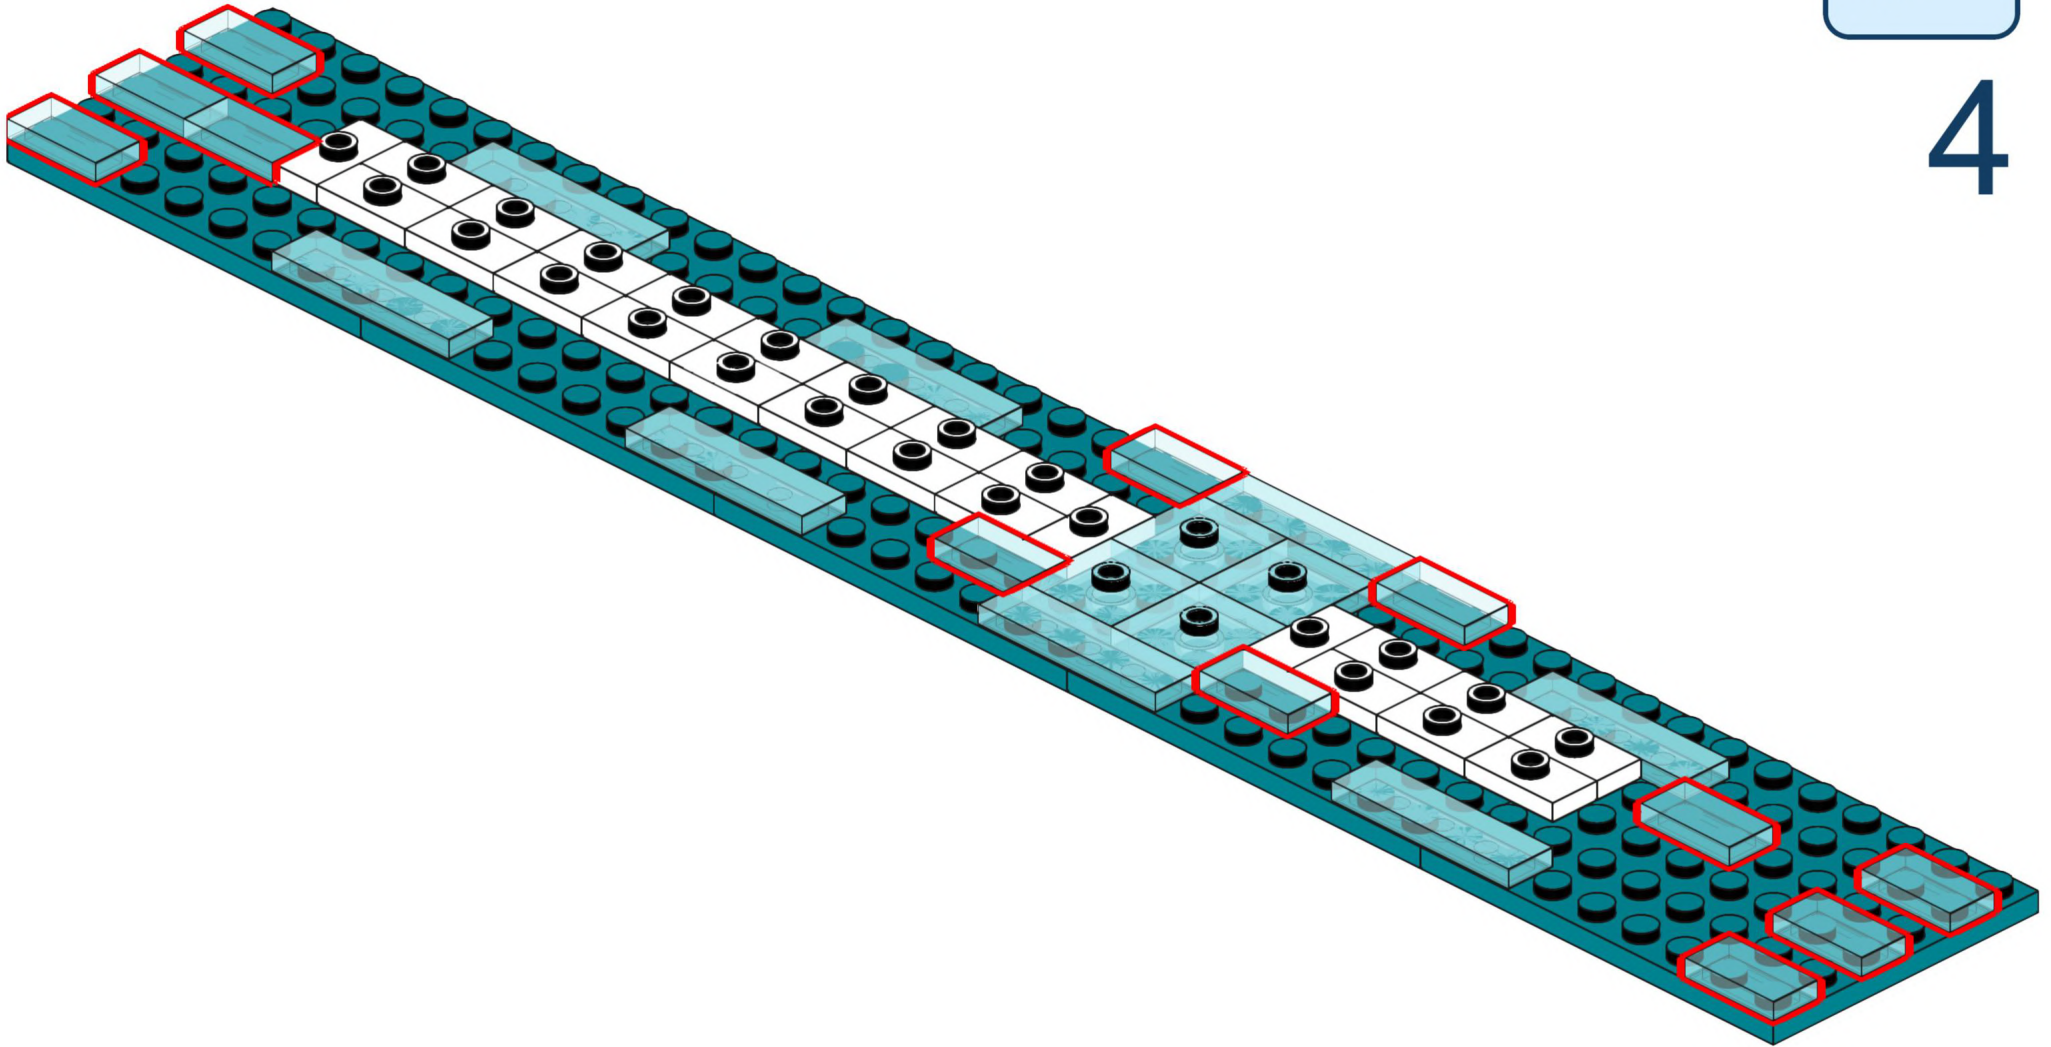

You build our ship - we build your trip.

Enjoy the creativity of this set, and we look forward to assembling the pieces of your unique voyages with you soon!

1

2

3

4

6

2x 1x 1x 2x 11x

1x 1x 2x

33

2x
2x
4x
3x
2x

This block contains a parts list for step 34. It features five items: a dark blue 1x3 Technic brick (2x), a tan 1x3 Technic brick (2x), a tan 1x3 Technic brick with two holes (4x), a tan 1x3 Technic plate (3x), and a tan 1x3 Technic plate with a white sunburst pattern (2x).