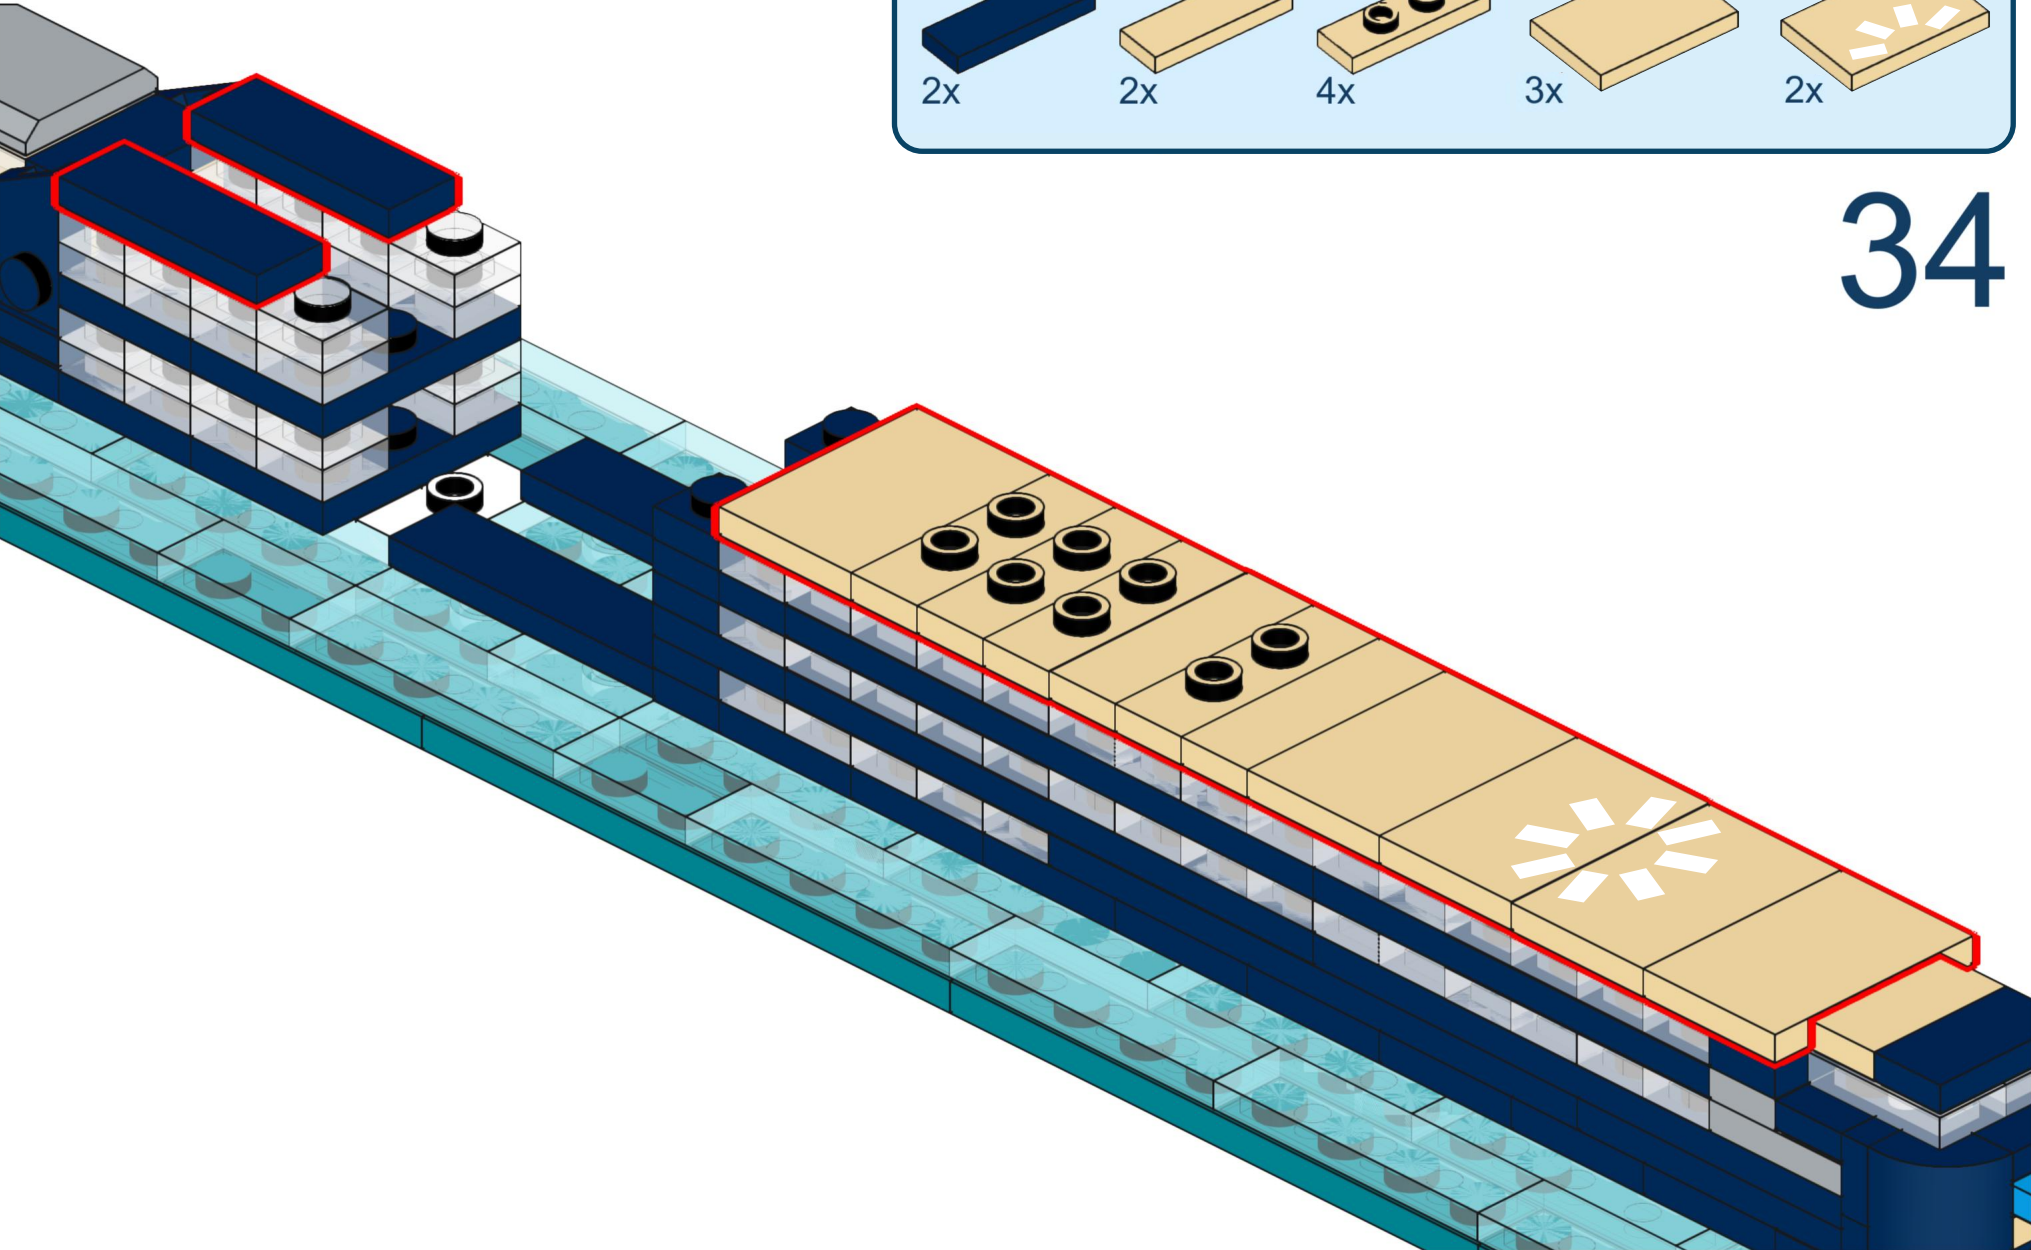

2x
2x
4x
3x
2x

This block contains a parts list for step 34. It features five items: a dark blue 1x3 Technic brick (2x), a tan 1x3 Technic brick (2x), a tan 1x3 Technic brick with two holes (4x), a tan 1x3 Technic plate (3x), and a tan 1x3 Technic plate with a white sunburst pattern (2x).

34