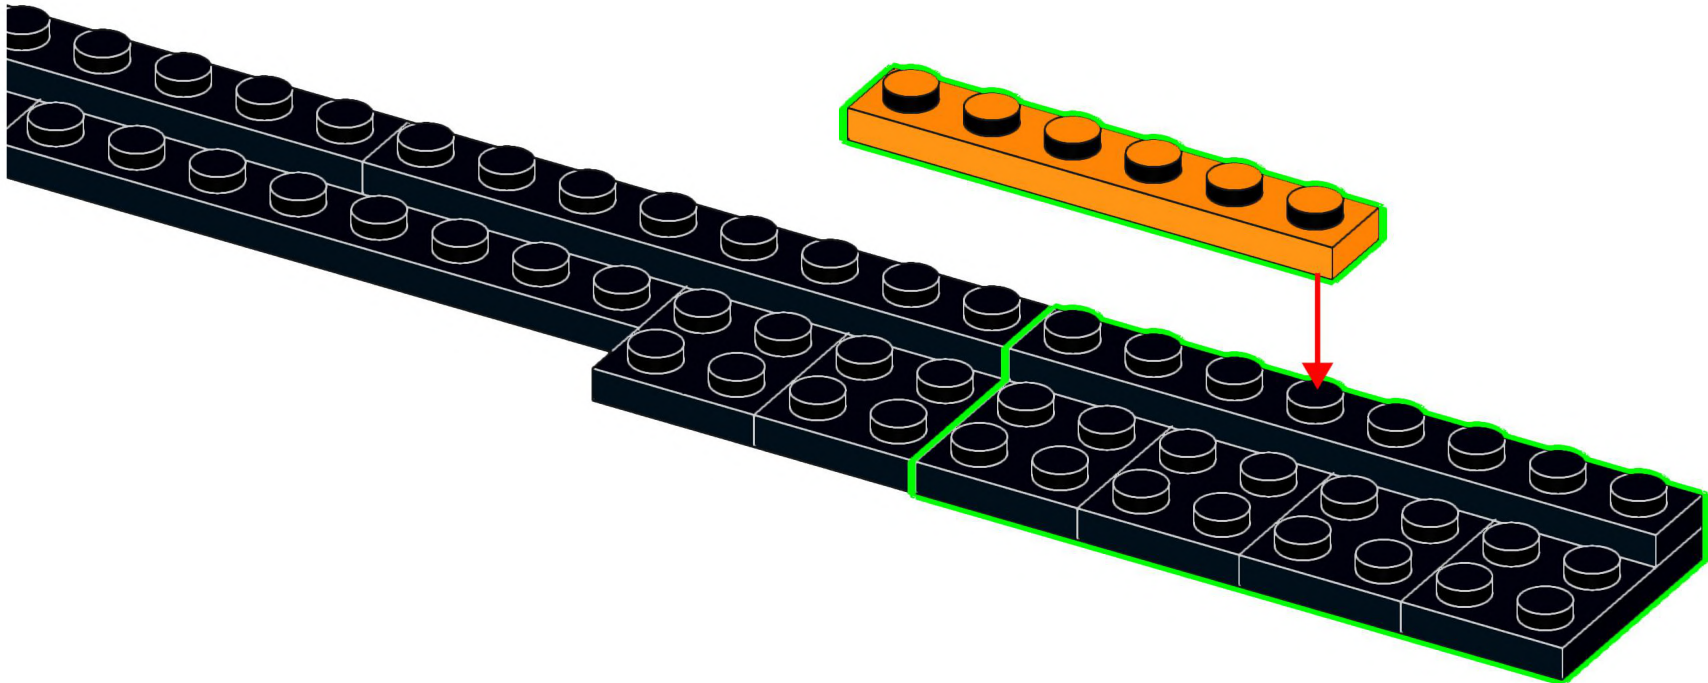

**WILSON
SONSINI**

2026 Summer Program Skyline

223 PIECES
CUSTOM BRICK
BUILDING SET

1

2

3

4

5